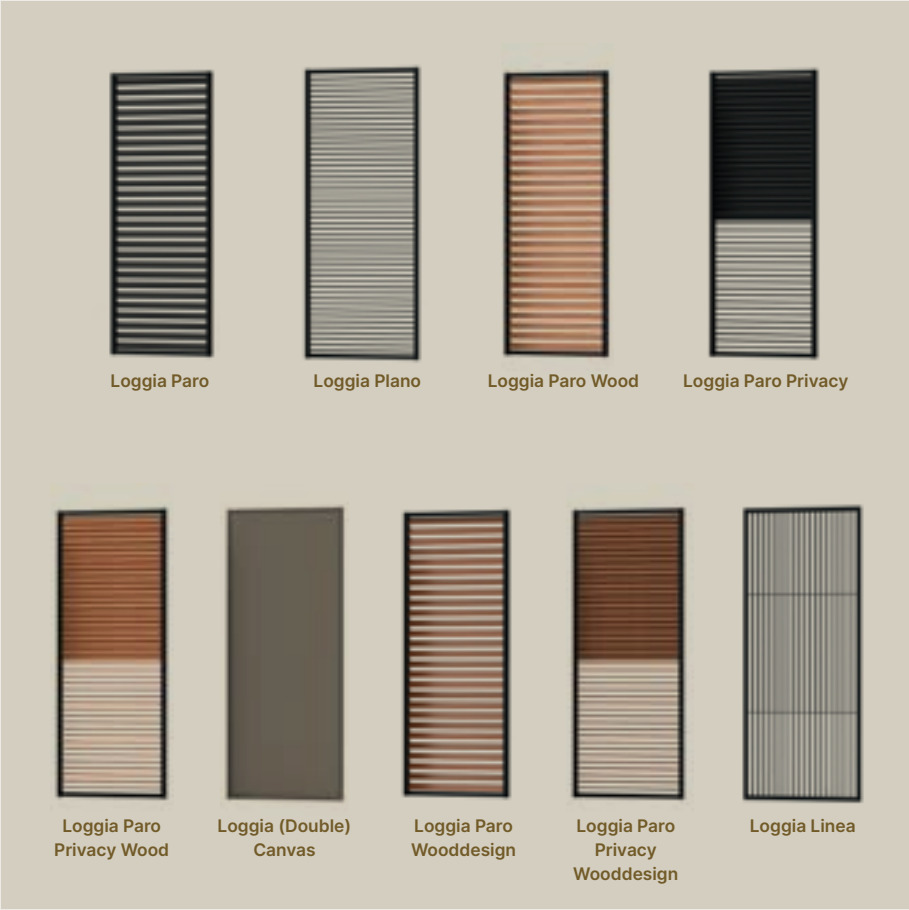

OUR OFFER

AERO[®] CANVAS

Minimalist patio cover with fixed roof, aesthetically finished with a stretch ceiling with Fixscreen-technology. Can be integrated into new or existing structures.

Aero®

Linarte®

Wood & Led inserts

Beam Heat

Loggia sliding panels

Our accessories

PERSONALISE YOUR PATIO COVER

Outdoor living comfort revolves around many things. Our range of accessories will ensure you can create the perfect conditions under your patio cover. From providing shelter from wind and weather to maintaining a pleasant temperature, enjoying peace and quiet, and even keeping annoying insects out. Mix and match as desired.

OUR OFFER

Aero®
Blades RAL 9016
Loggia Paro Privacy Wood
Linarte wand RAL 7016
Beam Heat
The Netherlands

SCREENS

Sun protection fabric allows you to enjoy being outside even more. It offers protection from sun, wind, rain and even annoying insects at all times.

LOGGIA®

Loggia sliding panels are sun protection panels with endless possibilities. Discover the different types, finishes and materials.

OUR OFFER

GLASS SLIDING PANELS

Extend your summer and integrate glass sliding panels into your outside space. Enjoy cosy warmth inside during the winter without losing the panoramic view to the outside.